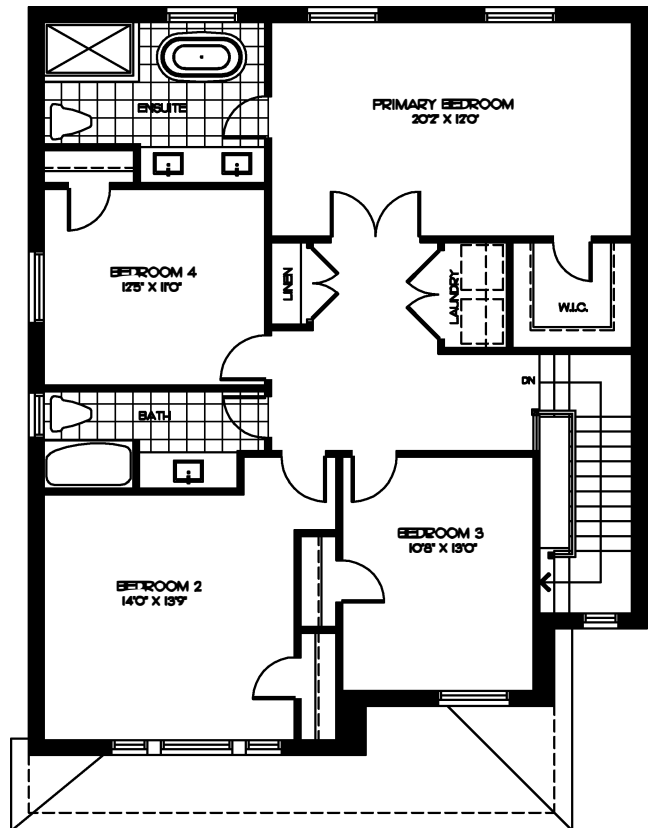

BAYRICH CONSTRUCTION INC.

29 Wellington Street, Cookstown

2400 SQ.FT.

FRONT ELEVATION

BASEMENT PLAN

FIRST FLOOR PLAN

SECOND FLOOR PLAN