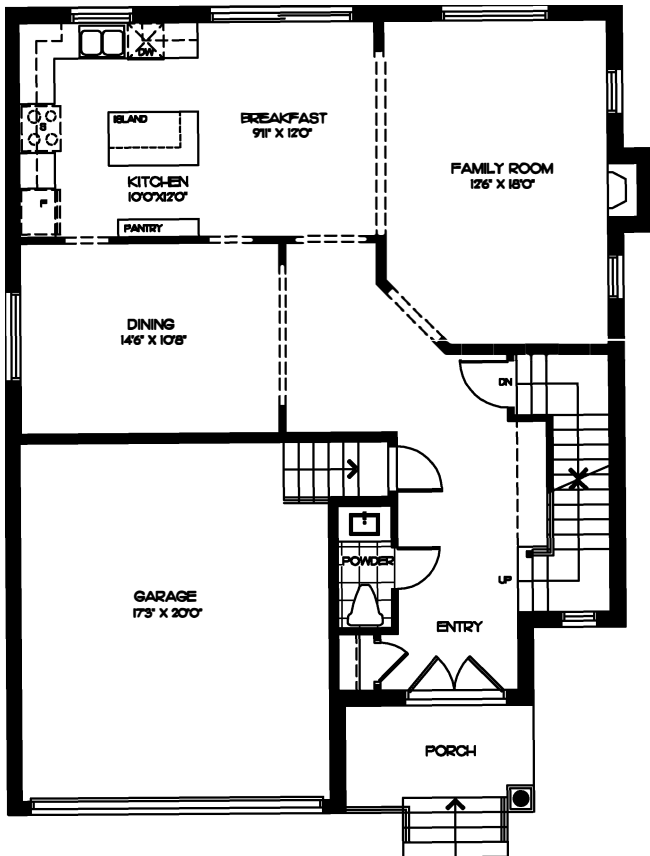

BAYRICH CONSTRUCTION INC.

29 Wellington Street, Cookstown

2400 SQ.FT.

FRONT ELEVATION

BASEMENT PLAN

FIRST FLOOR PLAN

SECOND FLOOR PLAN